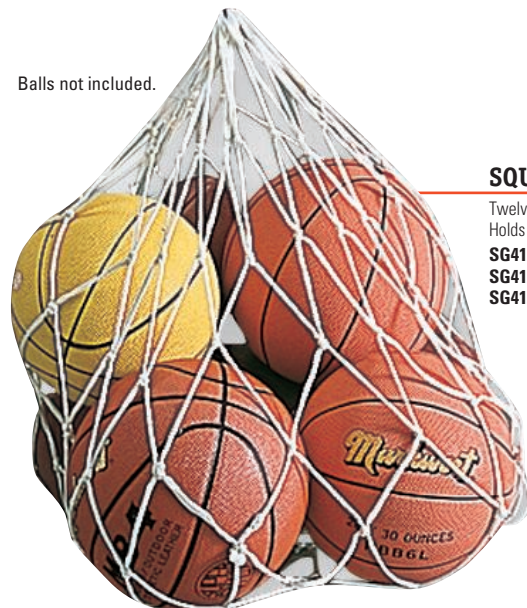

BALL CARRIERS AND RACKS

★ DUFFLE BAGS ★

TOP LOAD DUFFLE BAG
 22 oz. HW cotton canvas. Metal snap with hook closure. Tongue. Metal grommets. Mouth opens to 24". 20,600 cubic inch, 340 liter capacity. Cotton web shoulder strap. Double reinforced grab handle. Two oval Markwort® logos. 11" x 12" x 42" India
3333B Black \$38.00 EA

Convenient Top-Load With Interior Pocket

DELUXE TOP LOAD DUFFLE BAG
 Same great features as 3333B, but with oval Markwort logo on large exterior pocket flap. One interior and three exterior pockets, each with heavy duty zipper and velcro closure. Two cotton web shoulder straps with canvas covering for back pack carry. Two reinforced grab handles. 11" x 12" x 42" India
33DUF Black \$40.00 EA

★ DRAWSTRING BAGS ★

Balls not included.

SQUARE MESH
 Twelve loops. Heavy duty 4" square mesh, with drawstring. Holds 8 to 10 basketballs. Taiwan
SG4128 30" x 24" \$4.00 EA
SG41210 36" x 24" \$5.00 EA
SG41240 40" x 24" \$5.40 EA